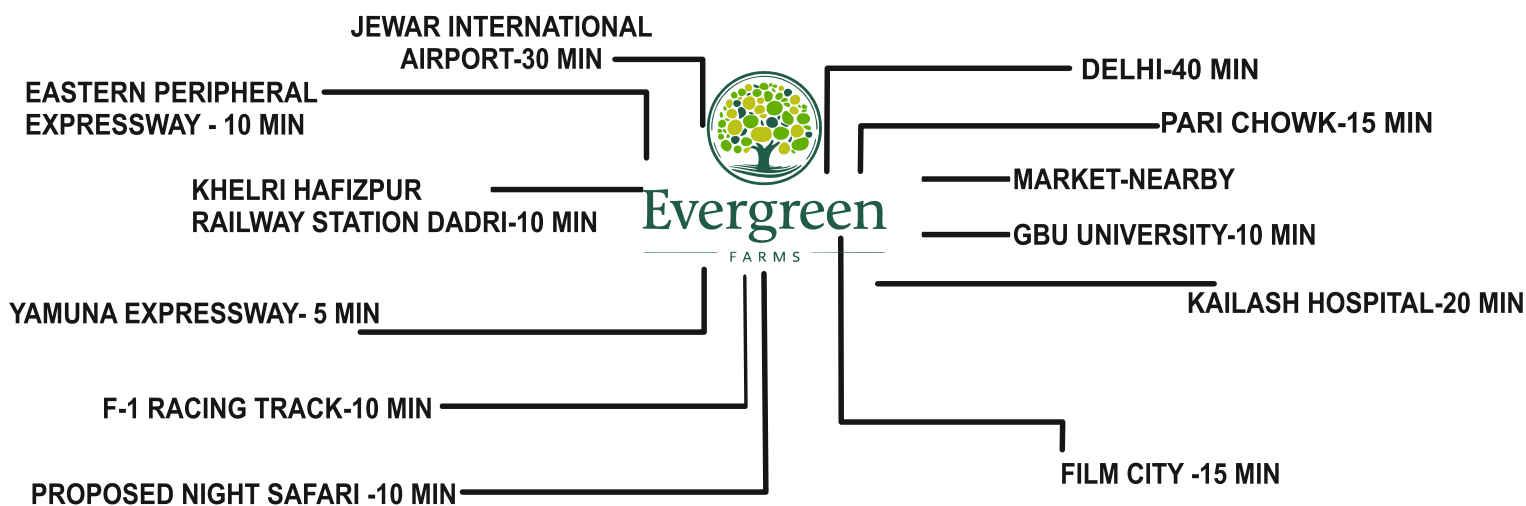

Evergreen
FARMS

Thoughtfully location just right!

CONNECT TO EVERYTHING