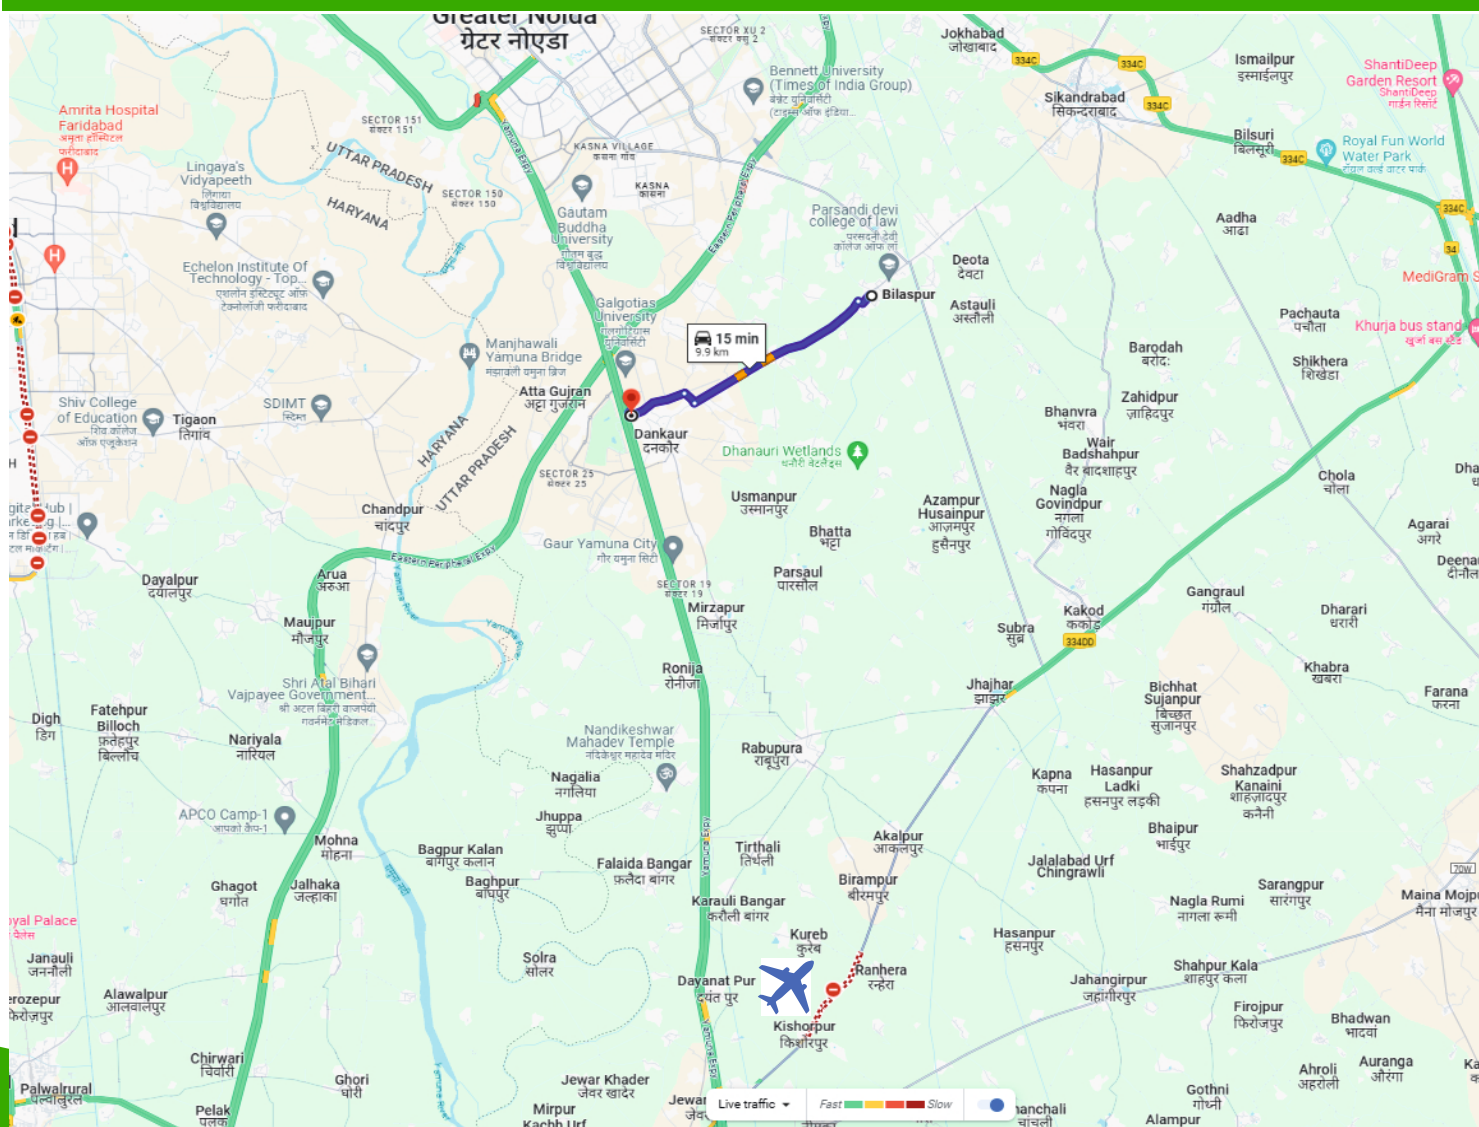

# LOCATION OF SITE

LOCATION / LANDMARK	APPROX. TIME
JEWAR INTERNATIONAL AIRPORT	30-MIN
EASTERN PERIPHERAL EXPRESSWAY	10-MIN
YAMUNA EXPRESSWAY	5-MIN
GBU UNIVERSITY	10-MIN
F-1 RACING TRACK	5-MIN
FILM CITY	15-MIN